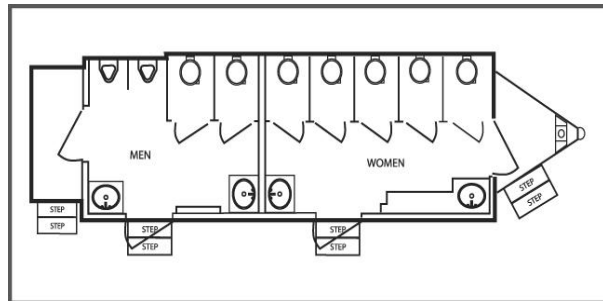

DIMENSIONS:

- Trailer: 24'
- Overall: 34'
- Width: 8.6'

Connection Needed: (3) Three 110 volt plugs with 20 amp breakers, garden hose for water hookup.

Mens Side

2 Stalls w/stainless steel partitions, 2 Urinals, 2 Sinks in vanity w/mirror, 1 Entrance Door, 1 Exit Door

Womens Side

5 Stalls, 2 Sinks in vanity w/mirror, 1 Entrance Door, 1 Exit Door.

EQUIPPED WITH THESE FEATURES: All restrooms are equipped with flushing toilets, sinks, air conditioning and heat, soap and paper towel dispensers, AM/FM radio, CD player. We also rent water supply systems for remote locations.