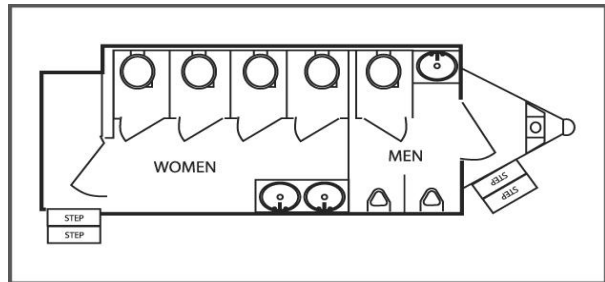

1-800-TO-POTTY
(800) 867-6889

info@pottyqueen.com

Septic Services
Liquid Waste Hauling

Portable Restroom Solutions

3115 Sanatoga Road, Pottstown Pa 19464

16' Executive Comfort Station Trailer ... CS2

Our 16 foot Executive Restroom Comfort Stations handle approximately 500-1200 person event. (This will vary based on beverages and food served). Rentals are available for Weddings, Golf Outings, Family Reunions, Birthdays, Cookouts, Graduation Parties, Construction Sites, Swim Parties...

DIMENSIONS:

- Trailer: 16'
- Overall: 25'
- Width: 8.6'

Connection Needed: (2) Two 110 volt plugs with 20 amp breakers, and one garden hose hookup.

Mens Side

1 Stall w/ Stainless steel partitions, 2 Urinals, 1 Sink in vanity w/mirror, 1 entry/exit door.

Womens Side

4 Stalls, 2 Sinks in vanity w/mirror, 1 entry/exit door.

EQUIPPED WITH THESE FEATURES: All restrooms are equipped with flushing toilets, sinks, air conditioning and heat, soap and paper towel dispensers, AM/FM radio, CD player, cassette player. We also rent water supply systems for remote locations.