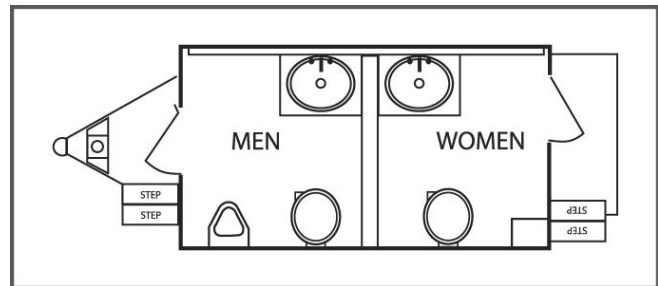

## 9' Executive Comfort Station Trailer CS3...

Our 9' Executive Restroom Comfort Stations handle approximately 150-300 person event. (This will vary based on beverages and food served). Rentals are available for Weddings, Golf Outings, Family Reunions, Birthdays, Cookouts, Graduation Parties, Construction Sites, Swim Parties...

### DIMENSIONS:

- Trailer: 9'
- Overall: 14'
- Width: 8.6'

**Connections Needed:** (1) One 110 volt plug w/ 20 amp breakers, garden hose for water hookup.

**EQUIPPED WITH THESE FEATURES:** All restrooms are equipped with flushing toilets, sinks, air conditioning and heat, soap and paper towel dispensers, AM/FM radio, CD player, cassette player. We also rent water supply for remote locations.

### Mens Side

1 Stall, 1 Urinal, 1 Sink in vanity w/mirror, 1 Entry/exit door.