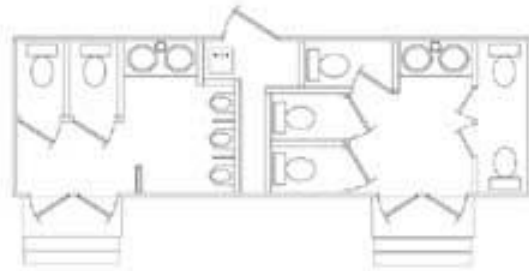

(800) 867-6889
info@pottyqueen.com

Septic Services
Liquid Waste Hauling
Portable Restroom Solutions

3115 Sanatoga Road, Pottstown Pa 19464

28' Executive Comfort Station Trailer ... CS8

USES: Our 28' Executive Restroom Comfort Stations handle approximately 1500-3000 person event. (This will vary based on beverages and food served). Rentals are available for Weddings, Golf Outings, Family Reunions, Birthdays, Cookouts, Graduation Parties, Construction Sites, Swim Parties...

DIMENSIONS:

- Height: 11'6"
- Width: 8.6'
- Overall: 32'
- 950 gallons

Connection Needed: (3) Three 110 volt plugs with 20 amp breakers, garden hose for water hookup.

Womens Side:

5 Water efficient ceramic pedal flush toilets in individual stalls
2 porcelain sink in Filon skin cabinetry with mirror