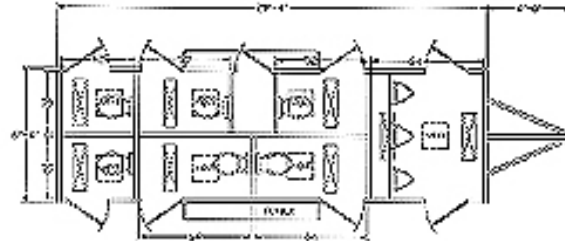

## 20' Unisex Executive Comfort Station Trailer ... CS9

Our 20' Unisex Executive Restroom Comfort Stations handle approximately 500-3000 person event. (This will vary based on beverages and food served). Our Executive Comfort Stations are available for Weddings, Golf Outings, Family Reunions, Birthdays, Cookouts, Graduation Parties, Construction Sites, Swim Parties...

### DIMENSIONS:

- Trailer: 20'
- Overall: 28'
- Width: 8.6'

**Connection Needed:** (2) Two 110 volt plugs with 20 amp breakers, Garden hose.

This Comfort Station includes 6 Stalls, and 3 urinals.

**EQUIPPED WITH THESE FEATURES:** All 20' Unisex restrooms are equipped with flushing toilets, air conditioning and heat, hand sanitizer. We also rent fresh water systems for remote locations.