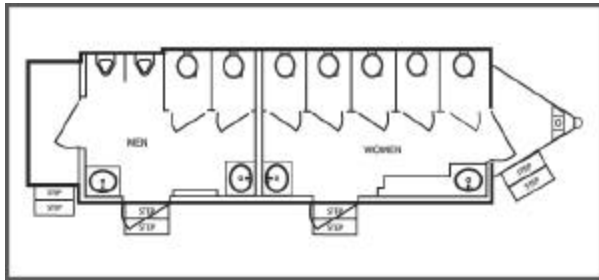

## 24 Foot Executive Comfort Station Trailer ...

**Mens Side:** 2 Stalls w/stainless steel partitions, 2 Urinals, 2 Sinks in vanity w/mirror, Air cond/heat, 1 Entrance Door, 1 Exit Door

**Womens Side:** 5 Stalls, 2 Sinks in vanity w/mirror, Air cond/heat, 1 Entrance Door, 1 Exit Door.

**USES:** Our 24 foot Executive Restroom Comfort Stations handle approximately 500-3000 person event. (This will vary based on beverages and food served). Rentals are available for Weddings, Golf Outings, Family Reunions, Birthdays, Cookouts, Graduation Parties, Construction Sites, Swim Parties ... **DIMENSIONS:**

- Trailer: 24'
- Overall: 34'
- Width: 8.6'

**Connection Needed:** (3) Three 110 volt plugs with 20 amp breakers, garden hose for water hookup.

**EQUIPPED WITH THESE FEATURES:** All restrooms are equipped with flushing toilets, sinks, air conditioning and heat, soap and paper towel dispensers, AM/FM radio, CD player. We also rent water supply systems and generators for remote locations.